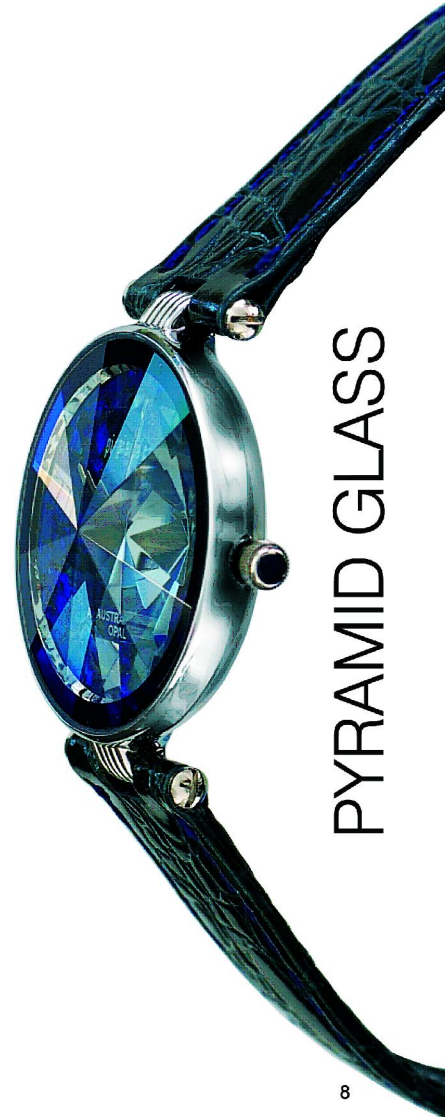

B3577 GOLD RIM

B3576 GOLD RIM

BB3575 SILVER RIM

BB3574 SILVER RIM

ALSO AVAILABLE IN LADIES AND GENTS

BLACK/GOLD CASE

BLACK/SILVER CASE

BLUE/SILVER CASE

PYRAMID GLASS